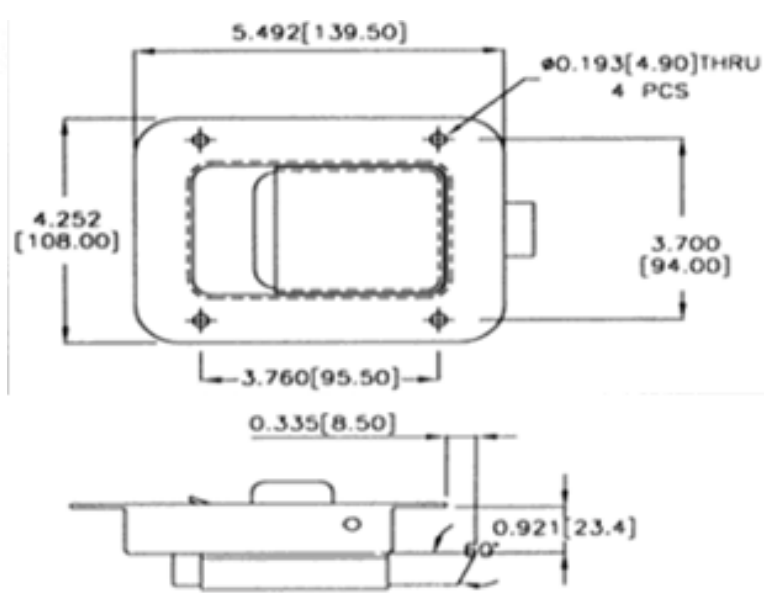

Paddle Handle Stainless Steel

10409 / 10410

Concept
Latch Lock & Hinge

LATCHES & HINGES

10409

10410

Dimensions

10409

10410

SLAM LATCHES

Concept
Latch Lock & Hinge

353 Victoria Street, Brunswick, Victoria, Australia 3056
Phone +61 3 9388 2551 Fax: +61 3 93875758
Email: sales@conceptlatch.com.au
www.conceptlatch.com.au