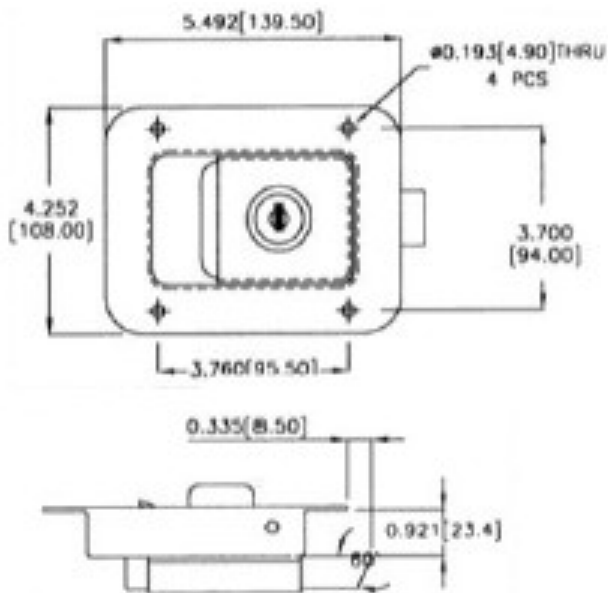

Paddle Handle Stainless Steel

10409 / 10410

Concept
Latch Lock & Hinge

LATCHES & HINGES

10409

10410

Dimensions

10409

10410

SLAM LATCHES

Concept
Latch Lock & Hinge

353 Victoria Street, Brunswick, Victoria, Australia 3056
Phone +61 3 9388 2551 Fax: +61 3 93875758
Email: sales@conceptlatch.com.au
www.conceptlatch.com.au