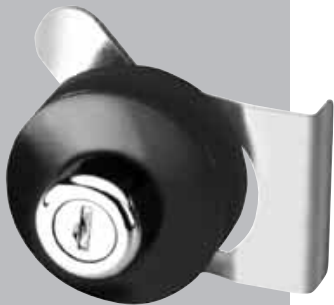

860/870 Series

- **4 Models:** Choice of round or square bezel w/raised or flush button.
- **Water-Resistant:** Stops moisture from entering compartment.