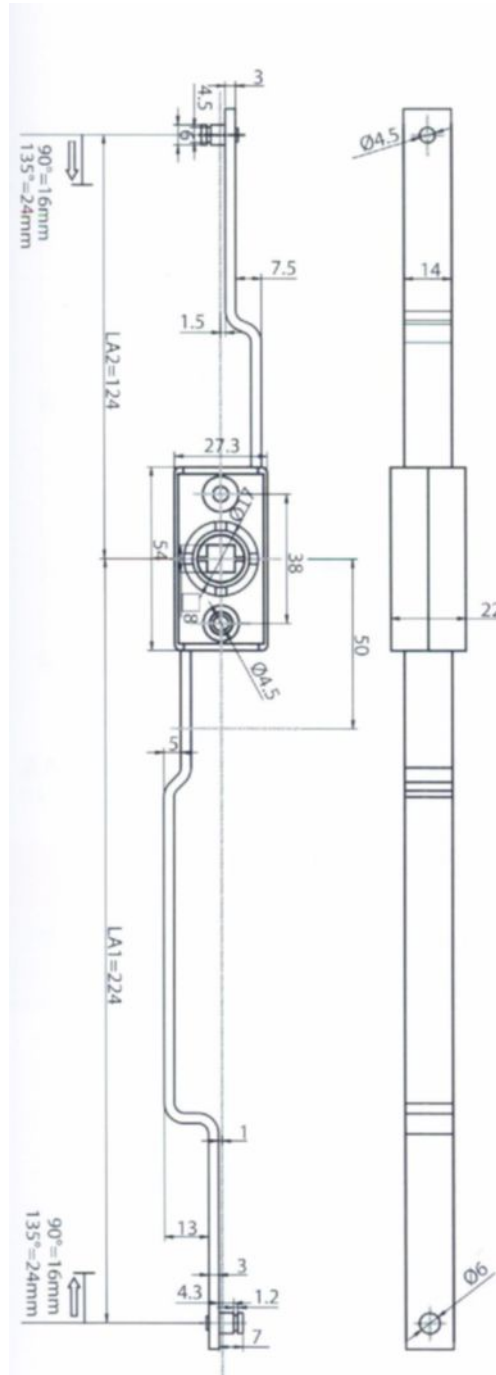

## 1190-02 – Rod Control

353 Victoria Street,  
 Brunswick. 3056  
 Ph: 03-9388 2551  
 Fax: 03-9387 5758

Email: [sales@conceptlatch.com.au](mailto:sales@conceptlatch.com.au)  
[www.conceptlatch.com.au](http://www.conceptlatch.com.au)