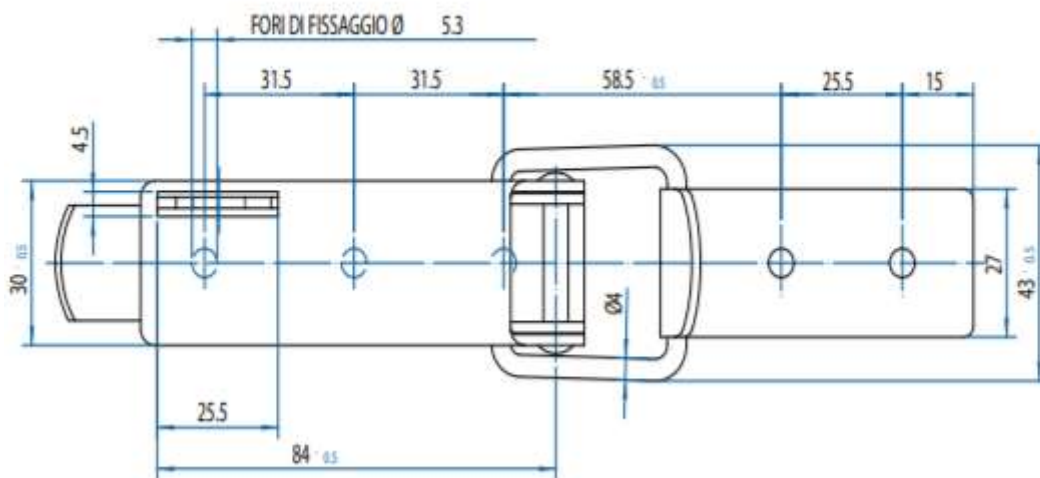

## Hasp Toggle Latch 2.00.01

Padlockable

**Size:** 193mm x 43mm

**Material:** Steel, zinc plated or Stainless Steel

**Max Safe Load:** 2000N

[www.conceptlatch.com.au](http://www.conceptlatch.com.au)

[sales@conceptlatch.com.au](mailto:sales@conceptlatch.com.au)