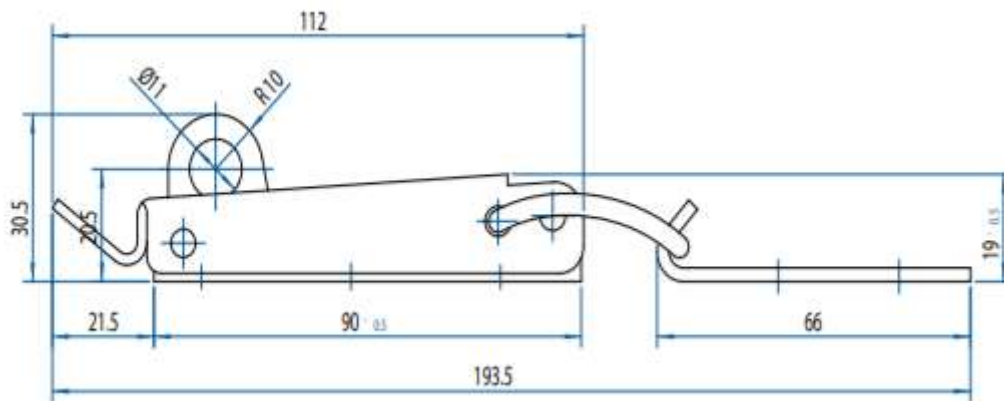

## Hasp Toggle Latch 2.00.01

Padlockable

**Size:** 193mm x 43mm

**Material:** Steel, zinc plated or Stainless Steel

**Max Safe Load:** 2000N

[www.conceptlatch.com.au](http://www.conceptlatch.com.au)

[sales@conceptlatch.com.au](mailto:sales@conceptlatch.com.au)