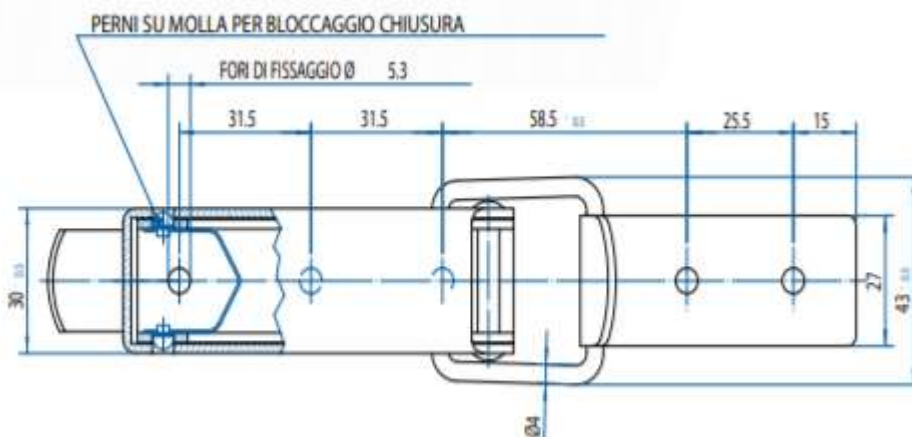

## Toggle Latch with click arrest 2.00.40

**Size:** 193mm x 43mm

**Material:** Zinc plated, Nickel plated and Stainless steel

**Max Safe Load:** 2000N

[www.conceptlatch.com.au](http://www.conceptlatch.com.au)