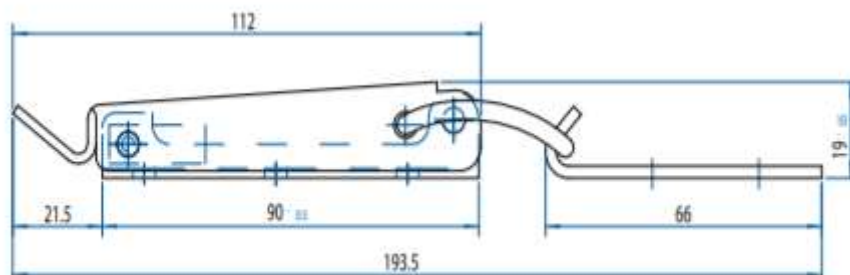

## Toggle Latch with click arrest 2.00.40

**Size:** 193mm x 43mm

**Material:** Zinc plated, Nickel plated and Stainless steel

**Max Safe Load:** 2000N

[www.conceptlatch.com.au](http://www.conceptlatch.com.au)