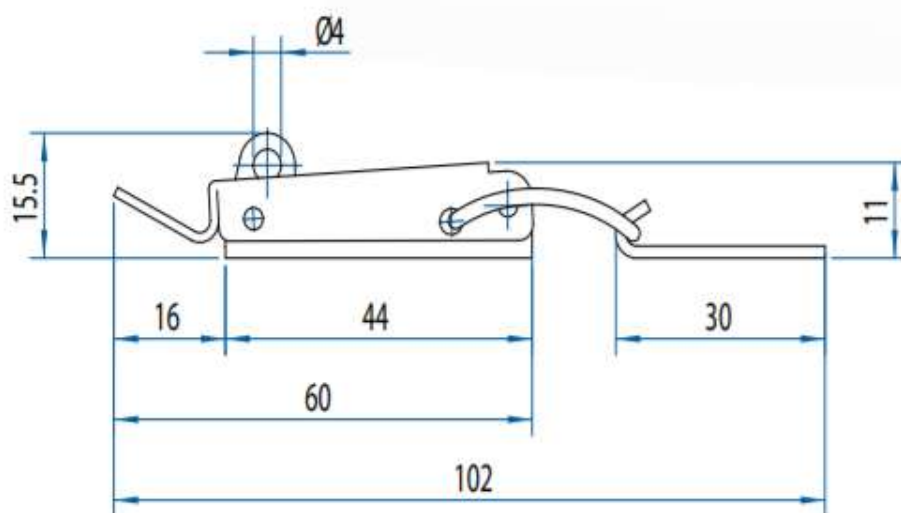

Hasp Toggle Latch 2.03.01

Padlockable

Size: 102mm x 23mm

Material: Zinc plated, Nickle plated or Stainless Steel

Max Safe Load: 550N

www.conceptlatch.com.au

sales@conceptlatch.com.au

03 9388 2551