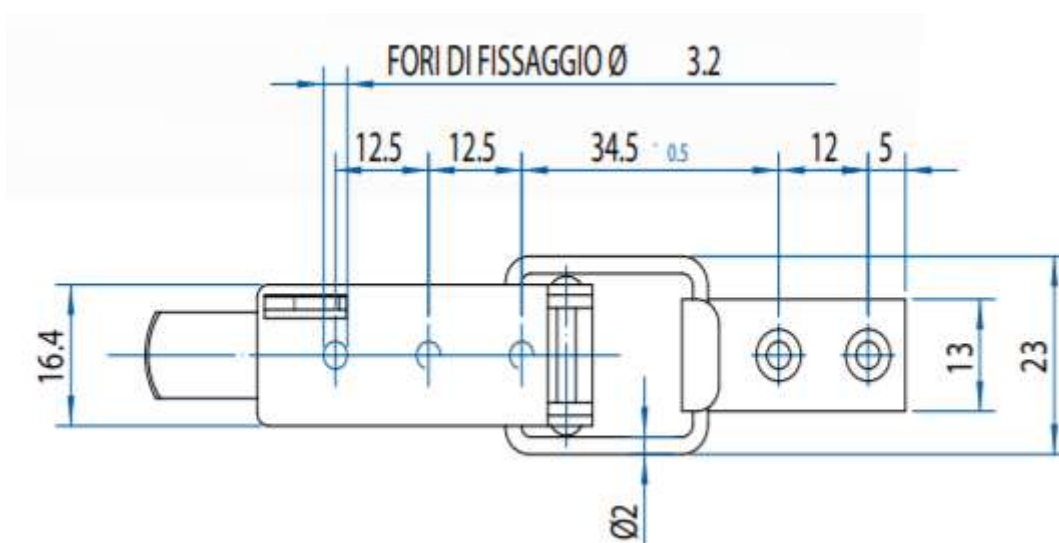

Hasp Toggle Latch 2.03.01

Padlockable

Size: 102mm x 23mm

Material: Zinc plated, Nickle plated or Stainless Steel

Max Safe Load: 550N

www.conceptlatch.com.au

sales@conceptlatch.com.au

03 9388 2551