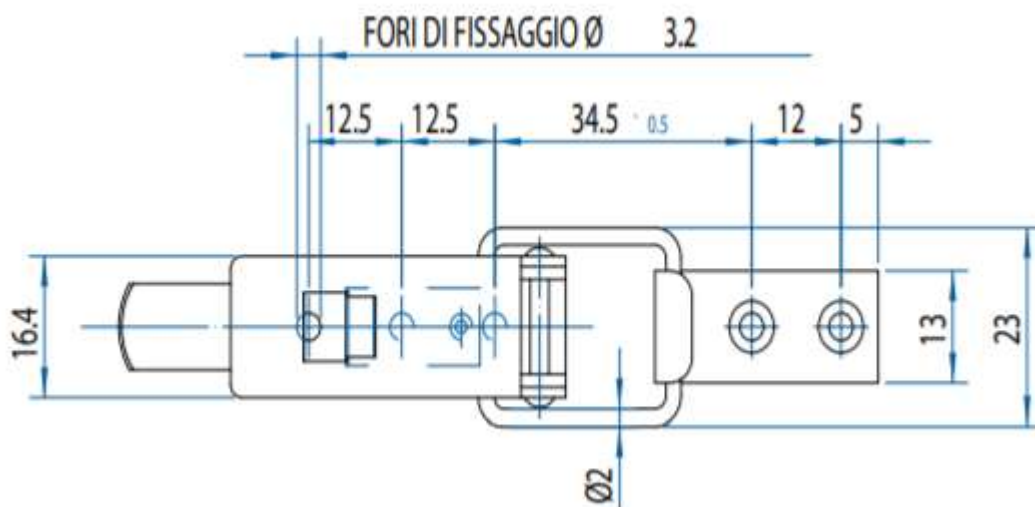

Toggle Latch with secondary lock 2.03.02

Size: 102mm x 23mm

Material: Zinc plated and Stainless Steel

Max Safe Load: 550N

www.conceptlatch.com.au

sales@conceptlatch.com.au

03 9388 2551