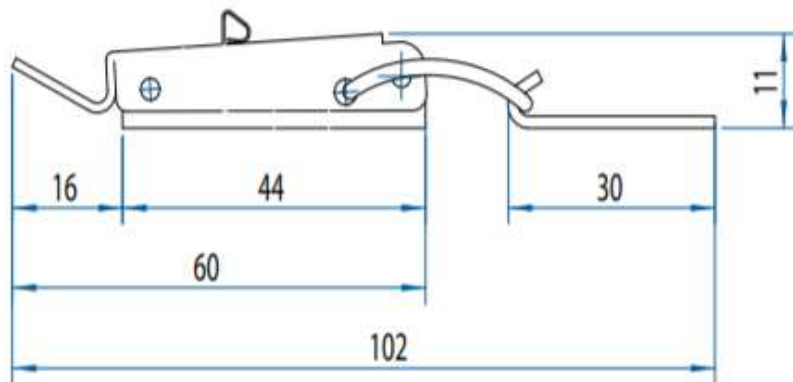

Toggle Latch with secondary lock 2.03.02

Size: 102mm x 23mm

Material: Zinc plated and Stainless Steel

Max Safe Load: 550N

www.conceptlatch.com.au

sales@conceptlatch.com.au

03 9388 2551