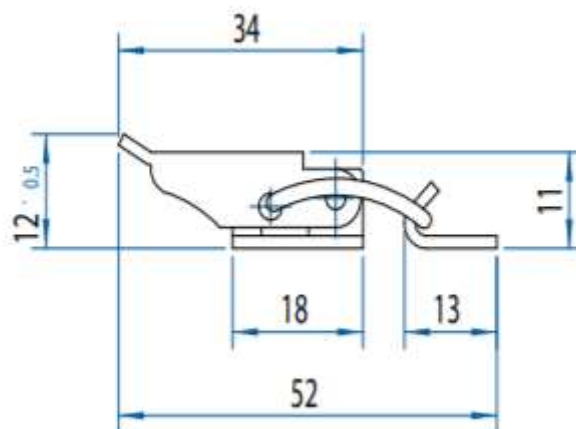

Toggle Latch 2.04.00

Size: 52mm x 28mm

Material: Nickel plated and
Stainless Steel

Max Safe Load: 550N

www.conceptlatch.com.au

sales@conceptlatch.com.au

03 9388 2551