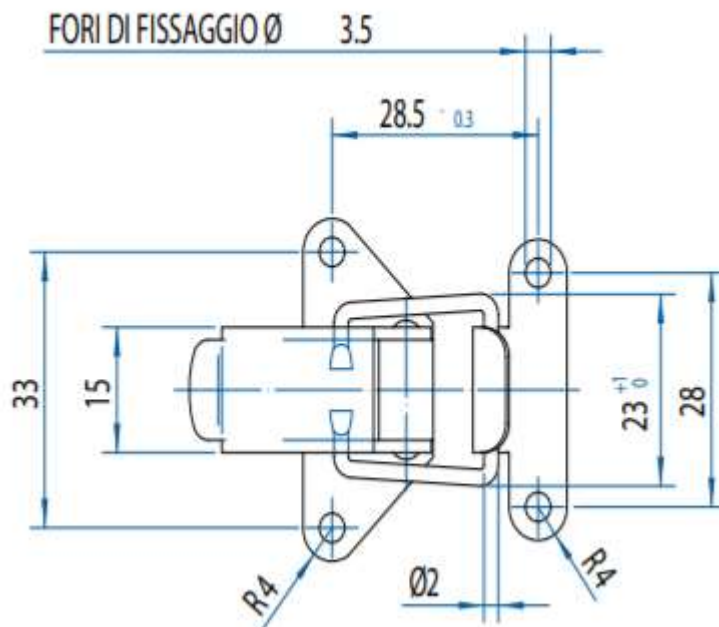

Toggle Latch 2.04.00

Size: 52mm x 28mm

Material: Nickel plated and
Stainless Steel

Max Safe Load: 550N

www.conceptlatch.com.au

sales@conceptlatch.com.au

03 9388 2551