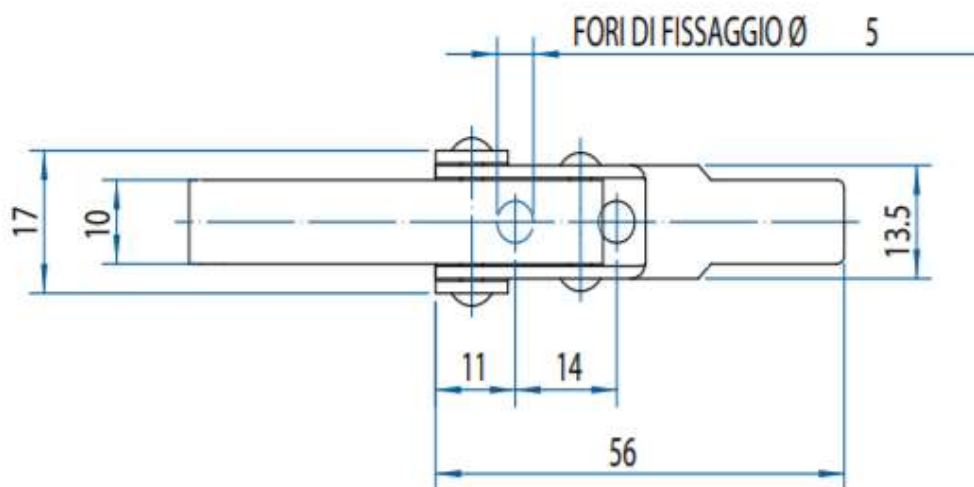

Toggle Latch 2.08.00

Size: 90mm x 13.5mm

Material: Usually stocked in Nickel plated other options on request

Max Safe Load: 500N

www.conceptlatch.com.au

sales@conceptlatch.com.au

03 9388 2551