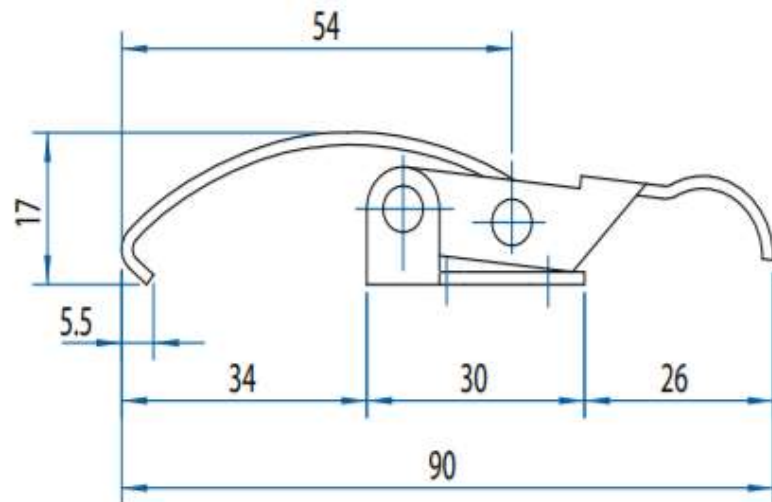

Toggle Latch 2.08.00

Size: 90mm x 13.5mm

Material: Usually stocked in Nickel plated other options on request

Max Safe Load: 500N

www.conceptlatch.com.au

sales@conceptlatch.com.au

03 9388 2551