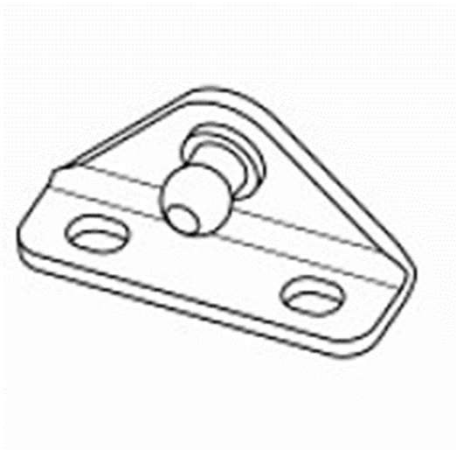

Concept
Latch Lock & Hinge

CLLH-GS-BKT-INTERNAL Strut Brackets

Gas spring mounting bracket

90 degree internal bend with 10mm ball stud

Steel, black zinc finish

www.conceptlatch.com.au
sales@conceptlatch.com.au
03 9388 2551