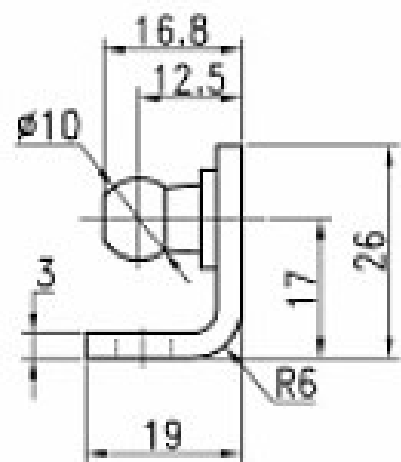

Concept
Latch Lock & Hinge

CLLH-GS-BKT-INTERNAL Strut Brackets

Gas spring mounting bracket

90 degree internal bend with 10mm ball stud

Steel, black zinc finish

www.conceptlatch.com.au
sales@conceptlatch.com.au
03 9388 2551