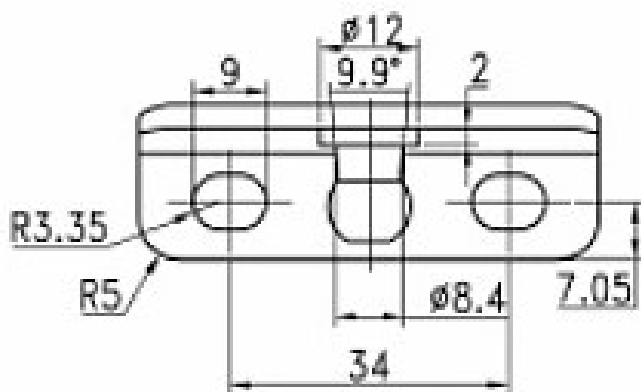

Concept
Latch Lock & Hinge

CLLH-GS-BKT-INTERNAL Strut Brackets

Gas spring mounting bracket

90 degree internal bend with 10mm ball stud

Steel, black zinc finish

www.conceptlatch.com.au
sales@conceptlatch.com.au
03 9388 2551