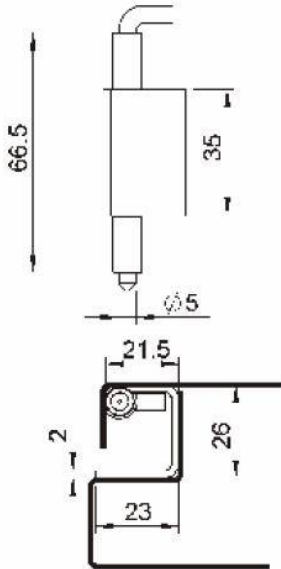

DHIM-3567

Concealed Hinge

M.S. Pin  
Zinc Plated  
Opening Angle 110°