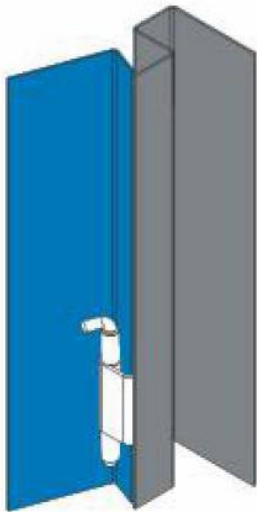

DHIM-3567

Concealed Hinge

M.S. Pin  
Zinc Plated  
Opening Angle 110°