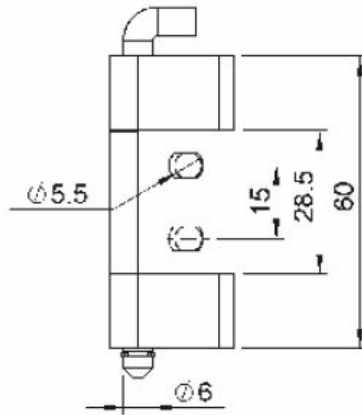

Concealed Hinge

DHIM-60

M.S. Pin
Zinc Plated
Opening Angle 120°