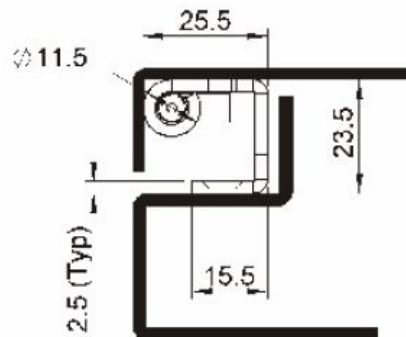

Concealed Hinge

DHIM-60

M.S. Pin
Zinc Plated
Opening Angle 120°