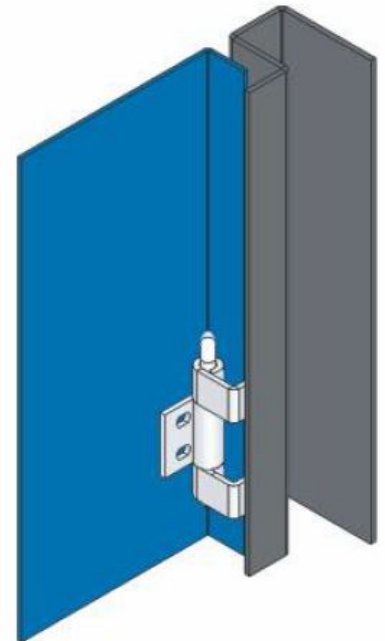

Concealed Hinge

DHIM-60

M.S. Pin
Zinc Plated
Opening Angle 120°