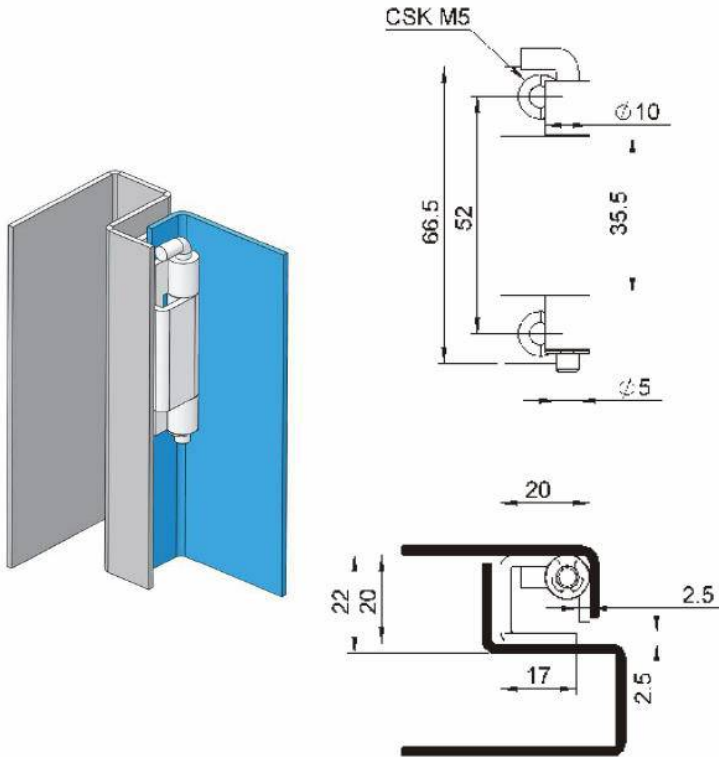

DHIM-6036

Concealed Hinge

M.S. Pin
Zinc Plated
Opening Angle 120°