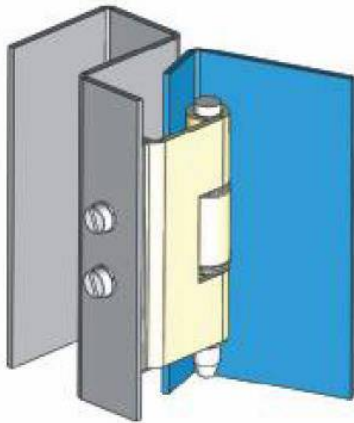

DHIM-7023

Concealed Roller Hinge

M.S. Pin  
Zinc Plated  
Opening Angle 110°