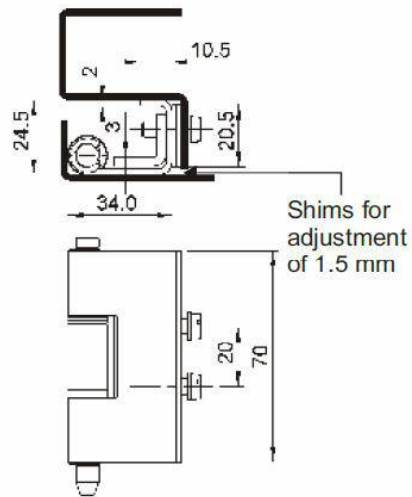

DHIM-7023

Concealed Roller Hinge

M.S. Pin  
Zinc Plated  
Opening Angle 110°