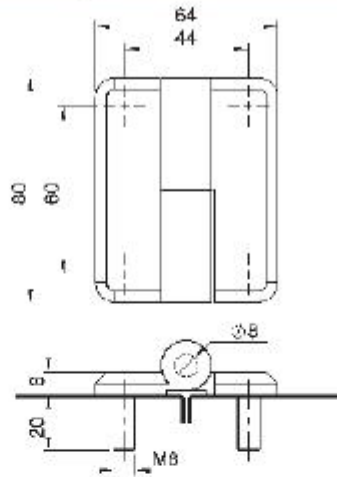

Concept
Latch Lock & Hinge

DHLM-8060

Lift off Hinge

DHLM-8060-R-PC

S.S.Pin
Black powder coated
Opening angle 180°

Lift off Hinge

DHLM-8060-L-PC

S.S.Pin
Black powder coated
Opening angle 180°