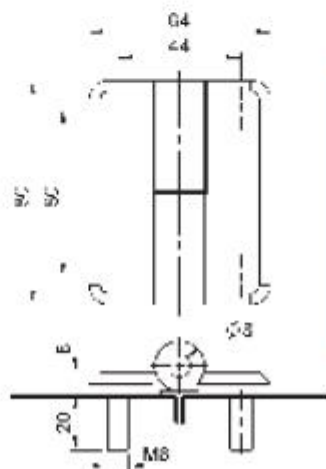

Concept
Latch Lock & Hinge

DHLM-8060

Lift off Hinge

DHLM-8060-R-PC

S.S.Pin
Black powder coated
Opening angle 180°

Lift off Hinge

DHLM-8060-L-PC

S.S.Pin
Black powder coated
Opening angle 180°