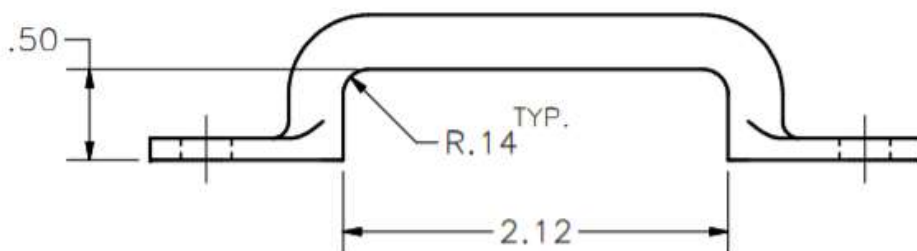

**Concept
Latch Lock & Hinge**

Eberhard Steel Footmans Loop

Sizes Available:

6411-B-25: .25" dia wire; Length hole c/centre 2.13"; Height .25"

6411-D-25: .25" dia wire; Length hole c/centre 2.25"; Height .25"

6411-E-25: .25" dia wire; Length hole c/centre 2.63"; Height .31"

6411-G-25: .25" dia wire; Length hole c/centre 3.09"; Height .31"

6411-H-25: .25" dia wire; Length hole c/centre 3.62"; Height .50"

www.conceptlatch.com.au
sales@conceptlatch.com.au
03 9388 2551