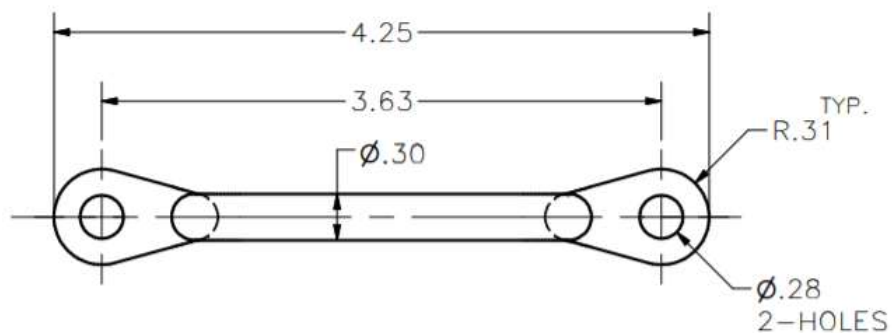

**Concept
Latch Lock & Hinge**

Eberhard Steel Footmans Loop

Sizes Available:

6411-B-25: .25" dia wire; Length hole c/centre 2.13"; Height .25"

6411-D-25: .25" dia wire; Length hole c/centre 2.25"; Height .25"

6411-E-25: .25" dia wire; Length hole c/centre 2.63"; Height .31"

6411-G-25: .25" dia wire; Length hole c/centre 3.09"; Height .31"

6411-H-25: .25" dia wire; Length hole c/centre 3.62"; Height .50"

www.conceptlatch.com.au
sales@conceptlatch.com.au
03 9388 2551