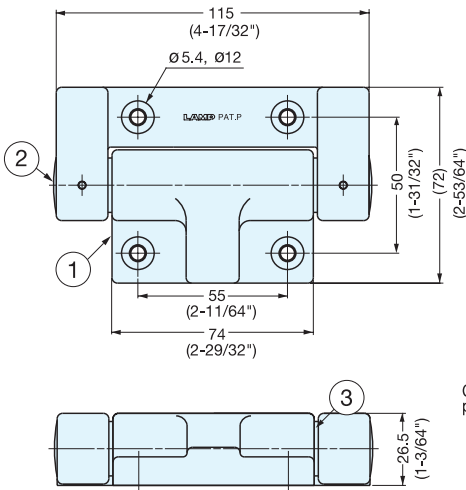

SOFT-CLOSE DAMPENING HINGE

HG-JHW / HG-JHWG

HINGES

SOFT-CLOSE DAMPENING HINGES

- Soft-Close damper keeps lid from slamming shut.
- Surface mount type.
- Two different damper direction available for various application.
- Operating temperature: 0~40°C (32~104°F)
- Operating angle: 115° / Dead angle 5°

PAT.P

HG-JHW

HG-JHWG

Installation

Item No.	Torque per pair (kgf·cm)	Weight (g)	Box (pcs)	Carton (pcs)
HG-JHW50	61~102 (53~88 lbs-in)	200	4	64
HG-JHW70	102~143 (88~124 lbs-in)			
HG-JHWG50	61~102 (53~88 lbs-in)			
HG-JHWG70	102~143 (88~124 lbs-in)			

No.	Part Name	Material	Color
①	Bracket	PBT Plastic	Dark Grey
②	Cap	Polypropylene	Dark Grey
③	Damper	304 Stainless Steel	Plain

* Sold per piece.