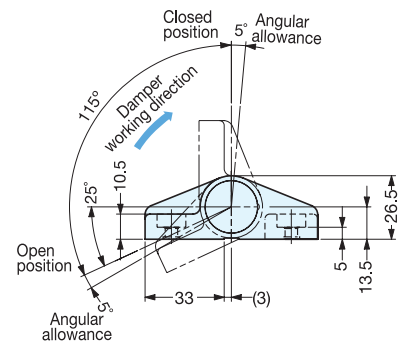

SOFT-CLOSE DAMPENING HINGE

HG-JHW / HG-JHWG

HINGES

SOFT-CLOSE DAMPENING HINGES

- Soft-Close damper keeps lid from slamming shut.
- Surface mount type.
- Two different damper direction available for various application.
- Operating temperature: 0~40°C (32~104°F)
- Operating angle: 115° / Dead angle 5°

PAT.P

HG-JHW

HG-JHWG

Installation

Item No.	Torque per pair (kgf·cm)	Weight (g)	Box (pcs)	Carton (pcs)
HG-JHW50	61~102 (53~88 lbs-in)	200	4	64
HG-JHW70	102~143 (88~124 lbs-in)			
HG-JHWG50	61~102 (53~88 lbs-in)			
HG-JHWG70	102~143 (88~124 lbs-in)			

No.	Part Name	Material	Color
①	Bracket	PBT Plastic	Dark Grey
②	Cap	Polypropylene	Dark Grey
③	Damper	304 Stainless Steel	Plain

* Sold per piece.