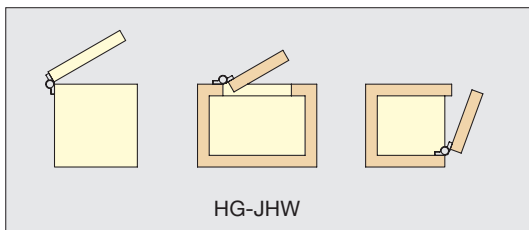

SOFT-CLOSE DAMPENING HINGE

HG-JHW / HG-JHWG

HINGES

SOFT-CLOSE DAMPENING HINGES

- Soft-Close damper keeps lid from slamming shut.
- Surface mount type.
- Two different damper direction available for various application.
- Operating temperature: 0~40°C (32~104°F)
- Operating angle: 115° / Dead angle 5°

PAT.P

HG-JHW

HG-JHWG

Installation

Item No.	Torque per pair (kgf·cm)	Weight (g)	Box (pcs)	Carton (pcs)
HG-JHW50	61~102 (53~88 lbs-in)	200	4	64
HG-JHW70	102~143 (88~124 lbs-in)			
HG-JHWG50	61~102 (53~88 lbs-in)			
HG-JHWG70	102~143 (88~124 lbs-in)			

No.	Part Name	Material	Color
①	Bracket	PBT Plastic	Dark Grey
②	Cap	Polypropylene	Dark Grey
③	Damper	304 Stainless Steel	Plain

* Sold per piece.