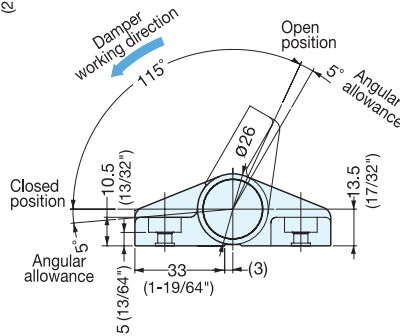

SOFT-CLOSE DAMPENING HINGE

HG-JHW / HG-JHWG

HINGES

SOFT-CLOSE DAMPENING HINGES

- Soft-Close damper keeps lid from slamming shut.
- Surface mount type.
- Two different damper direction available for various application.
- Operating temperature: 0~40°C (32~104°F)
- Operating angle: 115° / Dead angle 5°

PAT.P

HG-JHW

HG-JHWG

Installation

Item No.	Torque per pair (kgf·cm)	Weight (g)	Box (pcs)	Carton (pcs)
HG-JHW50	61~102 (53~88 lbs-in)	200	4	64
HG-JHW70	102~143 (88~124 lbs-in)			
HG-JHWG50	61~102 (53~88 lbs-in)			
HG-JHWG70	102~143 (88~124 lbs-in)			

No.	Part Name	Material	Color
①	Bracket	PBT Plastic	Dark Grey
②	Cap	Polypropylene	Dark Grey
③	Damper	304 Stainless Steel	Plain

* Sold per piece.