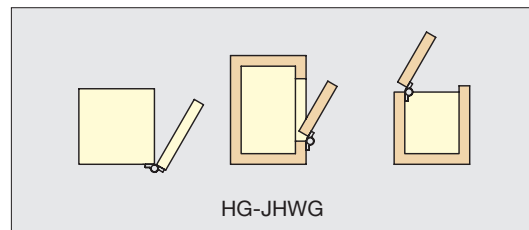

PAT.P

HG-JHW

HG-JHWG

Installation

Item No.	Torque per pair (kgf·cm)	Weight (g)	Box (pcs)	Carton (pcs)
HG-JHW50	61~102 (53~88 lbs-in)	200	4	64
HG-JHW70	102~143 (88~124 lbs-in)			
HG-JHWG50	61~102 (53~88 lbs-in)			
HG-JHWG70	102~143 (88~124 lbs-in)			

No.	Part Name	Material	Color
①	Bracket	PBT Plastic	Dark Grey
②	Cap	Polypropylene	Dark Grey
③	Damper	304 Stainless Steel	Plain

* Sold per piece.