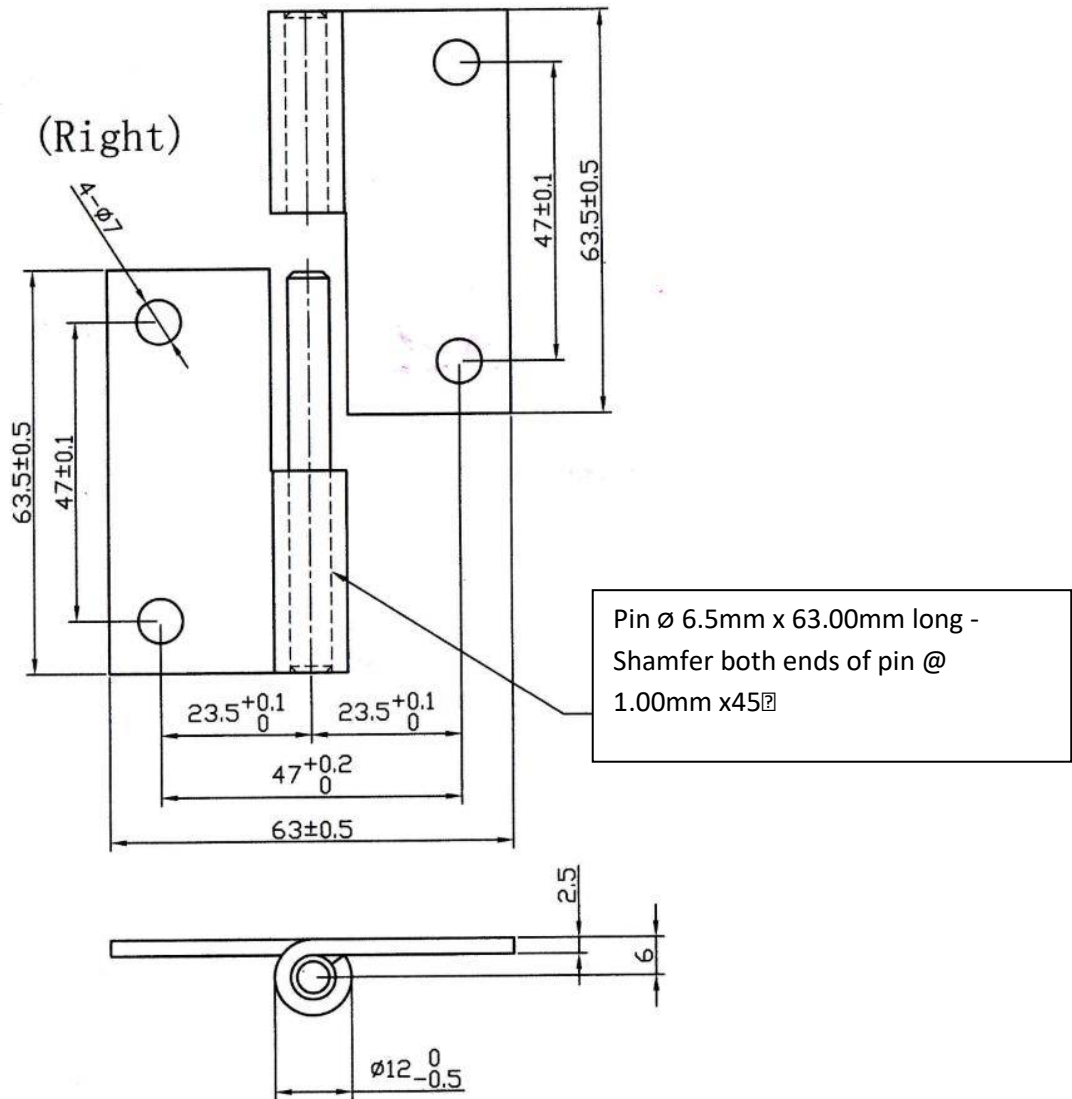

Concept
Latch Lock & Hinge

LJ92525-RH-ZP

Concept
Latch Lock & Hinge

LJ92525-LH-ZP

(Left)