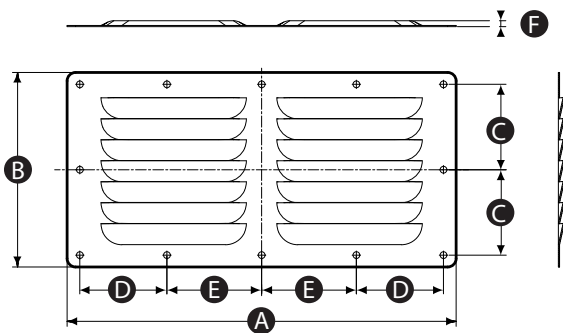

SS

**Description**

Polished double vent

**Material**

Stainless steel 304

**Finish**

Electrolytic polish

Part No.	A	B	C	D	E	F
15426Z	230	115	50.5	51.5	56	3.5