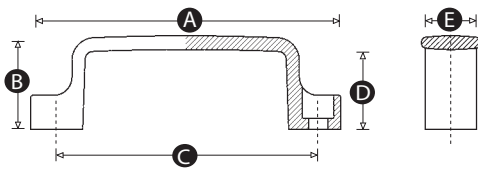

Fixing type

Plain bores for fixing with bolts from above.

Material

Reinforced nylon (15% glass filled PA6)

Standard handle colour

Black

Finish

Matt

Thread

Moulded bore

Part No.	A	B	C	D	E	Bore size (mm)
9937V	110	36	94	30	21	6.5
9938R	137	41	117	35	27	8.5
9939Y	153	45	132	38	27	8.5
9940U	200	50	179	42	29	8.5