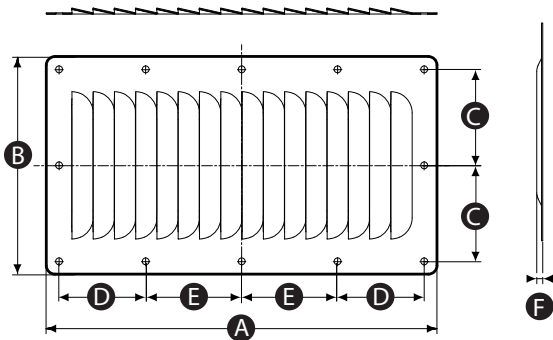

SS

Description

Polished single vent

Material

Stainless steel 304

Finish

Electrolytic polish

Part No.	A	B	C	D	E	F
15428R	127	67	53.5	56	n/a	3.5
15427V	127	115	50.5	56	n/a	3.5
15425S	228	127	56	50.5	56	3.5