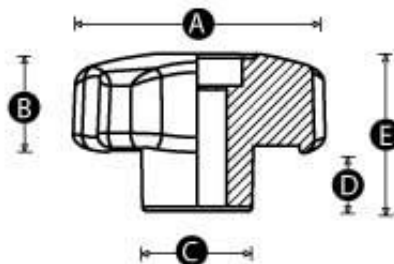

Model 02 PK - Lobe Knob Female:

Actions / Downloads:

- [Print](#)

Material: High impact resistant thermoplastic

Standard Colour: Black

Finish: Matt

Female Insert Material: Brass

Cap Colours: Available with caps in many different colours (MOQs apply).

NEXT-DAY UK DELIVERY ON STOCK ITEMS

INTERNATIONAL SHIPPING

Please refer to the table below for types and sizes of this product. Once you have found the exact component you require, select the 'Quote' button. In the fields provided, enter the quantity you require and add any special options or non-standard colours / threads.

We will reply by email within one working day with a price and delivery schedule.

PATTERN	PART NO.	A	B	C	D	E	Thread size	Material	Insert material	Stocked	Item	MOQ	QUOTE REQUEST
3128	10820U	28	16	14	9	25	M5	Nylon GF	Brass	No		500	Quote
3128	10823T	28	16	14	9	25	M6	Nylon GF	Brass	No		500	Quote
3128	14300T	28	16	14	9	25	M6	PP		Yes		10	Quote
3128	14320Q	28	16	14	9	25	M6	PP		Yes		10	Quote
3140	10831U	40	17	18	12	29	M6	Nylon GF	Brass	No		500	Quote
3140	14301P	40	17	18	12	29	M8	PP		Yes		10	Quote
3140	10834T	40	17	18	12	29	M8	Nylon GF	Brass	No		500	Quote