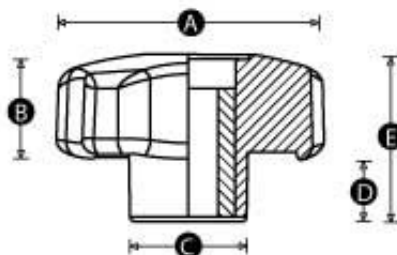

Model 02 PK - Lobe Knob TRT (open):

Actions / Downloads:

- [Print](#)

Material: High impact resistant thermoplastic

Standard Colour: Black

Finish: Matt

Female Insert Material: Brass

**NEXT-DAY UK DELIVERY
ON STOCK ITEMS**

INTERNATIONAL SHIPPING

Please refer to the table below for types and sizes of this product. Once you have found the exact component you require, select the 'Quote' button. In the fields provided, enter the quantity you require and add any special options or non-standard colours / threads.

We will reply by email within one working day with a price and delivery schedule.

PATTERN	PART NO.	A	B	C	D	E	Thread size	Material	Insert material	Stocked	Item	MOQ	QUOTE REQUEST
3128/T	10822X	28	16	14	9	25	M5	Nylon GF	Brass	No		500	Quote
3128/T	10824P	28	16	14	9	25	M6	Nylon GF	Brass	No		500	Quote
3128/T	14306R	28	16	14	9	25	M6	PP		Yes		10	Quote
3128/T	14326Z	28	16	14	9	25	M6	PP		Yes		10	Quote
3140/T	10833X	40	17	18	12	29	M6	Nylon GF	Brass	No		500	Quote
3140/T	10835T	40	17	18	12	29	M8	Nylon GF	Brass	No		500	Quote
3140/T	14307Y	40	17	18	12	29	M8	PP		Yes		10	Quote
3140/T	14327V	40	17	18	12	29	M8	PP		Yes		10	Quote