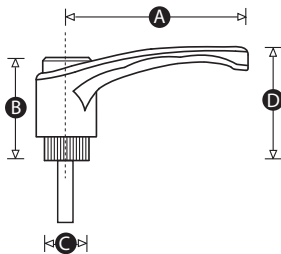

Handle material

Reinforced nylon (15% glass filled PA6)

Male thread material

Zinc plated steel as standard. Stainless steel available on request (MOQs apply).

Standard colour combinations

Black handle with red cap, black handle with orange cap, orange handle with grey cap.

Options

Also available with caps in red, black, grey, white, blue, green, yellow or orange (MOQs apply). Other handle RAL colours available on request (MOQs apply).

Part No.	A	B	C	D	Thread size	Thread length (mm)	Insert material	Handle + cap colour
12632V	43	29	12	30	M5	10	Steel	Black + Orange
12633R	43	29	12	30	M5	20	Steel	Orange + Black
12641S	43	29	12	30	M5	20	Steel	Black + Orange
12611R	43	29	12	30	M6	10	Stainless steel	Black + Orange
12631Z	43	29	12	30	M6	10	Steel	Black + Orange
12634Y	43	29	12	30	M6	20	Steel	Orange + Black
12635U	43	29	12	30	M6	30	Steel	Orange + Black
12642Z	43	29	12	30	M6	20	Steel	Black + Orange
12643V	43	29	12	30	M6	30	Steel	Black + Orange
12610V	65	38	15	44	M6	10	Stainless steel	Black + Orange
12609Z	65	38	15	44	M8	15	Stainless steel	Black + Orange
12619S	65	38	15	44	M8	15	Steel	Orange + Black
12630S	65	38	15	44	M8	15	Steel	Black + Orange
12636Q	65	38	15	44	M8	20	Steel	Orange + Black

Continued overleaf »