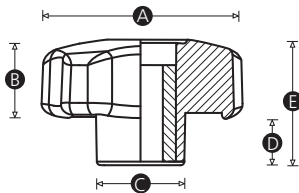

SS

**Material**

High impact resistant thermoplastic

**Standard colour**

Black

**Finish**

Matt

**Female insert material**

Brass, zinc plated steel or stainless steel

| Part No. | A  | B  | C  | D  | E  | Thread size | Insert material   |
|----------|----|----|----|----|----|-------------|-------------------|
| 10822X   | 28 | 16 | 14 | 9  | 25 | M5          | Brass             |
| 10824P   | 28 | 16 | 14 | 9  | 25 | M6          | Brass             |
| 14306R   | 28 | 16 | 14 | 9  | 25 | M6          | Zinc plated steel |
| 14326Z   | 28 | 16 | 14 | 9  | 25 | M6          | Stainless steel   |
| 10833X   | 40 | 17 | 18 | 12 | 29 | M6          | Brass             |
| 10835T   | 40 | 17 | 18 | 12 | 29 | M8          | Brass             |
| 14307Y   | 40 | 17 | 18 | 12 | 29 | M8          | Zinc plated steel |
| 14327V   | 40 | 17 | 18 | 12 | 29 | M8          | Stainless steel   |
| 10846P   | 50 | 19 | 21 | 12 | 31 | M8          | Brass             |
| 14328R   | 50 | 19 | 21 | 12 | 31 | M8          | Stainless steel   |
| 11187P   | 50 | 19 | 21 | 12 | 31 | M10         | Brass             |
| 14309Q   | 50 | 19 | 21 | 12 | 31 | M10         | Zinc plated steel |
| 14329Y   | 50 | 19 | 21 | 12 | 31 | M10         | Stainless steel   |
| 10857P   | 60 | 21 | 23 | 13 | 34 | M10         | Brass             |
| 11191V   | 60 | 21 | 23 | 13 | 34 | M12         | Brass             |
| 14310X   | 60 | 21 | 23 | 13 | 34 | M12         | Zinc plated steel |
| 14330U   | 60 | 21 | 23 | 13 | 34 | M12         | Stainless steel   |