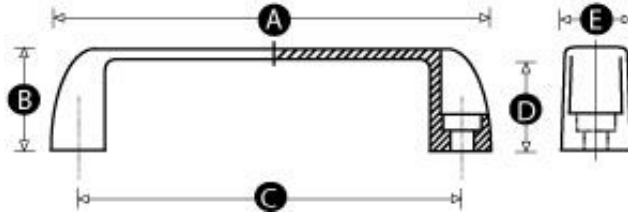

## Actions / Downloads:

- [Print](#)

**Fixing Type:** Visible - Plain bores for fixing with bolts from above.

**Material:** Reinforced nylon (15% glass filled PA6)

**Standard Handle Colour:** Black

**Finish:** Matt

**We will reply by email within one working day with a price and delivery schedule.**

| PATTERN | PART NO. | A   | B  | C    | D  | E  | Bore size (mm) | Stocked Item | MOQ | QUOTE REQUEST         |
|---------|----------|-----|----|------|----|----|----------------|--------------|-----|-----------------------|
| 4093    | 11122W   | 111 | 35 | 93.5 | 29 | 22 | 6.5            | No           | 500 | <a href="#">Quote</a> |
| 4117    | 11123S   | 140 | 41 | 117  | 34 | 26 | 8.5            | No           | 500 | <a href="#">Quote</a> |
| 4132    | 11124Z   | 154 | 45 | 132  | 38 | 27 | 8.5            | No           | 500 | <a href="#">Quote</a> |
| 4179    | 11125V   | 205 | 50 | 179  | 43 | 31 | 8.5            | No           | 500 | <a href="#">Quote</a> |
| 4225    | 11126R   | 250 | 50 | 225  | 43 | 31 | 8.5            | No           | 500 | <a href="#">Quote</a> |