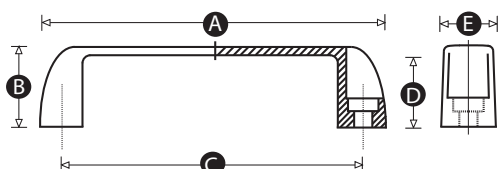

**Fixing type**

Plain bores for fixing with bolts from above.

**Material**

Reinforced nylon (15% glass filled PA6)

**Standard handle colour**

Black

**Finish**

Matt

**Thread**

Moulded bore

Part No.	A	B	C	D	E	Bore size (mm)
11122W	111	35	94	29	22	6.5
11123S	140	41	117	34	26	8.5
11124Z	154	45	132	38	27	8.5
11125V	205	50	179	43	31	8.5
11126R	250	50	225	43	31	8.5