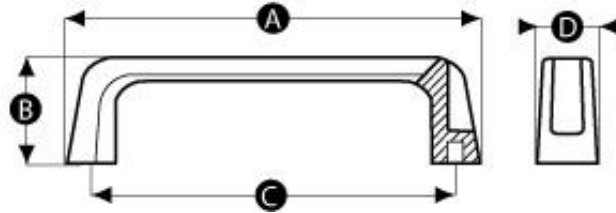

Model 04 BH - Bridge Handle:

Actions / Downloads:

- [Print](#)

Fixing Type: Concealed - Threaded inserts for fixing with screws from below.

Material: Reinforced nylon (15% glass filled PA6)

Standard Handle Colour: Black

Finish: Matt

Thread: Brass inserts

Please refer to the table below for types and sizes of this product. Once you have found the exact component you require, select the 'Quote' button. In the fields provided, enter the quantity you require and add any special options or non-standard colours / threads.

We will reply by email within one working day with a price and delivery schedule.

PATTERN	PART NO.	A	B	C	D	Thread size	Stocked	Item	MOQ	QUOTE REQUEST
61117	12587Z	137	42	117	23	M5	No		500	Quote
61160	12549X	180	46	160	27	M6	Yes		2	Quote