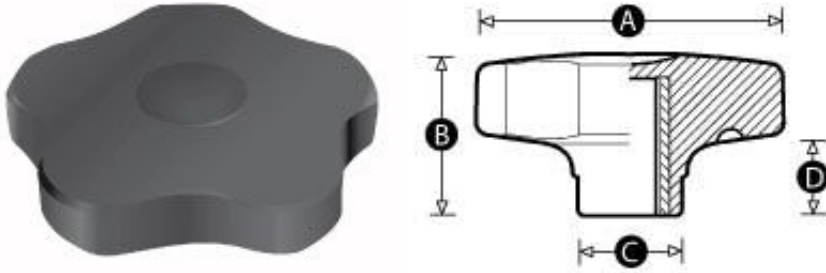

# Model 04 PK - Solid Lobe Knob Female:

## Actions / Downloads:

- [Print](#)

 [Get Adobe Acrobat Reader](#)

**Material:** High impact resistant thermoplastic

**Standard Colour:** Graphite Grey

**Finish:** Matt

**Female Insert Material:** Brass

Please refer to the table below for types and sizes of this product. Once you have found the exact component you require, select the 'Quote' button. In the fields provided, enter the quantity you require and add any special options or non-standard colours / threads.