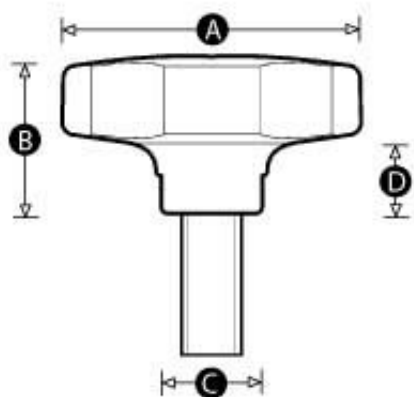

Model 04 PK - Solid Lobe Knob Male:

Actions / Downloads:

- [Print](#)

 [Get Adobe Acrobat Reader](#)

Material: High impact resistant thermoplastic

Standard Colour: Graphite Grey

Finish: Matt

Male Thread Material: Zinc plated steel

01 → 02

**NEXT-DAY UK DELIVERY
ON STOCK ITEMS**

INTERNATIONAL SHIPPING

Please refer to the table below for types and sizes of this product. Once you have found the exact component you require, select the 'Quote' button. In the fields provided, enter the quantity you require and add any special options or non-standard colours / threads.

We will reply by email within one working day with a price and delivery schedule.

PATTERN	PART NO.	A	B	C	D	Thread size	Thread length (mm)	Stocked Item	MOQ	QUOTE REQUEST
2130/M	8489Q	30	13	11	6	M6	20	No	500	
2140/M	8496V	40	20	14	11	M8	25	No	500	
2150/M	8503P	50	23	19	11	M8	25	No	500	
2150/M	11168Z	50	23	19	11	M10	35	No	500	
2160/M	8511Q	60	27	23	14	M10	30	No	500	
2160/M	12033T	60	27	23	14	M12	40	No	500	