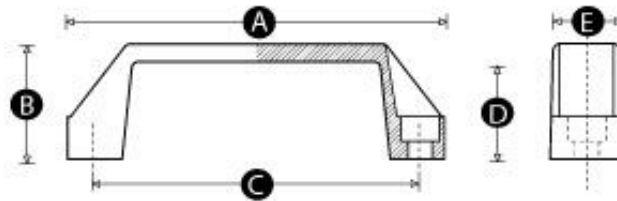

## Actions / Downloads:

- [Print](#)

**Fixing Type:** Visible - Plain bores for fixing with bolts from above.

**Material:** Reinforced nylon (15% glass filled PA6)

**Standard Handle Colour:** Black

**Finish:** Matt