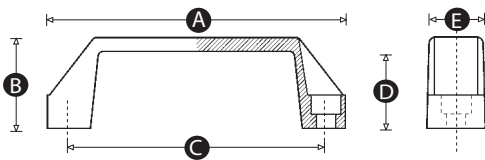

Fixing type

Plain bores for fixing with bolts from above.

Material

Reinforced nylon (15% glass filled PA6)

Standard handle colour

Black

Finish

Matt

Thread

Moulded bore

Part No.	A	B	C	D	E	Bore size (mm)
15530Q	134	41	117	35	26	6.5
4255Q	134	41	117	35	26	8.5