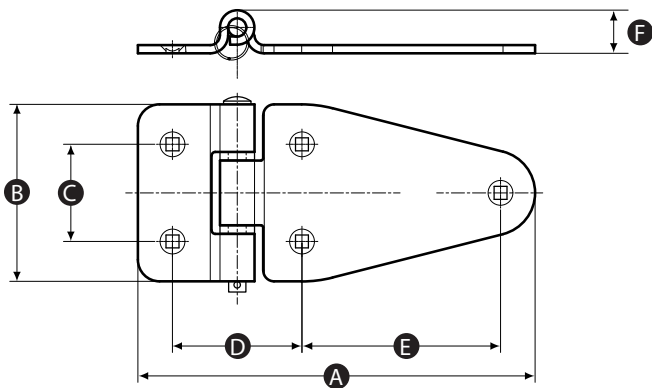

SS

Description

Stainless steel heavy duty hinge

Material

Stainless steel 304

Finish

Electrolytic polish

NEW

Part No.	A	B	C	D	E	F
15432X	184	87	45	60	92	20