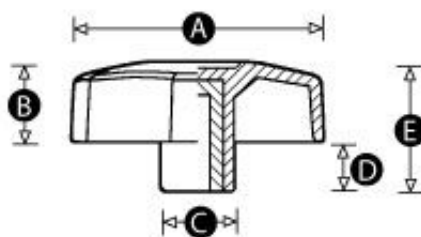

Model 05 PK - Scallop Knob Female:

Actions / Downloads:

- [Print](#)

Material: High impact resistant thermoplastic

Standard Colour: Black

Finish: Matt

Female Insert Material: Brass

NEXT-DAY UK DELIVERY ON STOCK ITEMS

INTERNATIONAL SHIPPING

Please refer to the table below for types and sizes of this product. Once you have found the exact component you require, select the 'Quote' button. In the fields provided, enter the quantity you require and add any special options or non-standard colours / threads.

We will reply by email within one working day with a price and delivery schedule.

PATTERN	PART NO.	A	B	C	D	E	Thread size	Stocked	Item	MOQ	QUOTE REQUEST
1525	8991V	28	11	11	6	17	M5	Yes		10	Quote
1525	5086Y	28	11	11	6	17	M6	Yes		10	Quote
1513	5257S	40	12	15	8	20	M6	Yes		10	Quote
1513	8482W	40	12	15	8	20	M8	Yes		10	Quote
1514	4842Y	50	15	15	9	24	M6	Yes		10	Quote
1514	6974P	50	15	15	9	24	M8	Yes		10	Quote
1515	4846P	60	18	19	12	30	M8	Yes		10	Quote
1515	8983U	60	18	19	12	30	M10	Yes		10	Quote