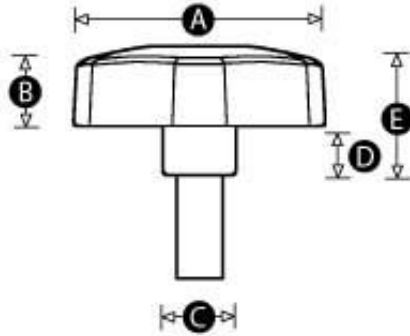

Model 05 PK - Scallop Knob Male:

Actions / Downloads:

- [Print](#)

 Get Adobe Acrobat Reader

Material: High impact resistant thermoplastic

Standard Colour: Black

Finish: Matt

Male Thread Material: Zinc plated steel

**NEXT-DAY UK DELIVERY
ON STOCK ITEMS**

INTERNATIONAL SHIPPING

Please refer to the table below for types and sizes of this product. Once you have found the exact component you require, select the '**Quote**' button. In the fields provided, enter the quantity you require and add any special options or non-standard colours / threads.

We will reply by email within one working day with a price and delivery schedule.

PATTERN	PART NO.	A	B	C	D	E	Thread size	Thread length (mm)	Stocked Item	MOQ	QUOTE REQUEST
1525/M	5764P	28	11	11	6	17	M5	10	No	500	
1525/M	5743W	28	11	11	6	17	M5	15	No	500	
1525/M	5750Y	28	11	11	6	17	M5	20	Yes	10	
1525/M	5771Q	28	11	11	6	17	M6	10	Yes	10	
1525/M	5779S	28	11	11	6	17	M6	15	Yes	10	
1525/M	5757X	28	11	11	6	17	M6	20	Yes	10	
1513/M	4778T	40	12	15	8	20	M6	15	Yes	10	
1513/M	4779W	40	12	15	8	20	M6	20	Yes	10	

1513/M	4780R	40 12 15 8	20 M6	25	Yes	10	
1513/M	4782X	40 12 15 8	20 M8	15	Yes	10	
1513/M	4783P	40 12 15 8	20 M8	20	Yes	10	
1513/M	4784S	40 12 15 8	20 M8	25	Yes	10	
1513/M	4785V	40 12 15 8	20 M8	35	Yes	10	
1514/M	4786Y	50 15 15 9	24 M6	20	No	500	
1514/M	4787Q	50 15 15 9	24 M6	25	No	500	
1514/M	4788T	50 15 15 9	24 M6	35	Yes	10	
1514/M	4790R	50 15 15 9	24 M8	20	No	500	
1514/M	7625S	50 15 15 9	24 M8	30	No	500	
1514/M	4792X	50 15 15 9	24 M8	35	Yes	10	
1514/M	4793P	50 24 15 9	15 M8	40	Yes	10	
1515/M	5169X	60 18 19 12 30	M8	25	No	500	
1515/M	4795V	60 18 19 12 30	M8	30	Yes	10	
1515/M	4798T	60 18 19 12 30	M10	30	Yes	10	
1515/M	4799W	60 18 19 12 30	M10	40	Yes	10	