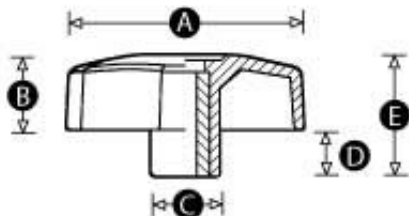

# Model 05 PK - Scallop Knob TRT (open):

**INTERNATIONAL SHIPPING**

Please refer to the table below for types and sizes of this product. Once you have found the exact component you require, select the 'Quote' button. In the fields provided, enter the quantity you require and add any special options or non-standard colours / threads.

**We will reply by email within one working day with a price and delivery schedule.**

PATTERN	PART NO.	A	B	C	D	E	Thread size	Stocked	Item	MOQ	QUOTE REQUEST
1525/T	8990Z	28	11	11	6	17	M5	Yes		500	Quote
1525/T	5094S	28	11	11	6	17	M6	Yes		10	Quote
1513/T	8986T	40	12	15	8	20	M6	Yes		10	Quote
1513/T	8402X	40	12	15	8	20	M8	Yes		10	Quote
1514/T	4844T	50	15	15	9	24	M6	Yes		10	Quote
1514/T	7452R	50	15	15	9	24	M8	Yes		10	Quote
1515/T	11533R	60	18	19	12	30	M8	No		500	Quote
1515/T	8959R	60	18	19	12	30	M10	Yes		10	Quote