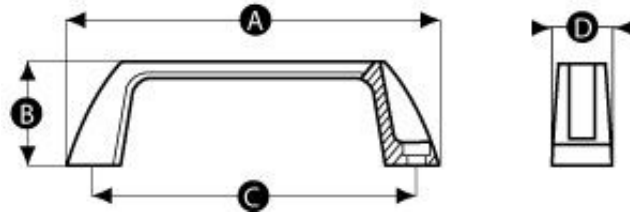

Model 06 BH - Bridge Handle:

Actions / Downloads:

- [Print](#)

Fixing Type: Visible - Plain bores for fixing with bolts from above.

Material: Nylon (Ultramid B3K)

Standard Handle Colour: Black

Finish: Matt

Thread: Moulded bore

Please refer to the table below for types and sizes of this product. Once you have found the exact component you require, select the 'Quote' button. In the fields provided, enter the quantity you require and add any special options or non-standard colours / threads.