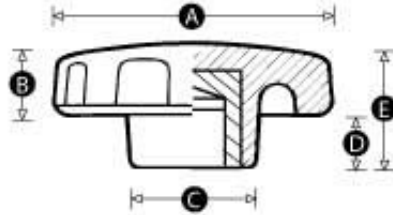

Model 06 PK - Scallop Knob Female:

Actions / Downloads:

- [Print](#)

Material: Duroplast

Standard Colour: Black

Finish: Gloss

Female Insert Material: Brass

**NEXT-DAY UK DELIVERY
ON STOCK ITEMS**

INTERNATIONAL SHIPPING

Please refer to the table below for types and sizes of this product. Once you have found the exact component you require, select the 'Quote' button. In the fields provided, enter the quantity you require and add any special options or non-standard colours / threads.

We will reply by email within one working day with a price and delivery schedule.

PATTERN	PART NO.	A	B	C	D	E	Thread size	Stocked	Item	MOQ	QUOTE REQUEST
1265	4512V	32	11	12	8	27	M5	Yes		10	Quote
1265	994R	32	11	12	8	27	M6	Yes		10	Quote
1266	1004V	44	13	8	24	29	M8	Yes		10	Quote
1266	1002S	44	13	8	24	29	M10	Yes		10	Quote