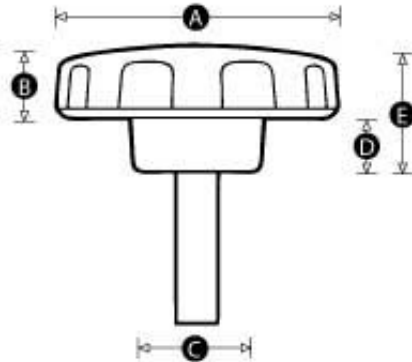

Model 06 PK - Scallop Knob Male:

Actions / Downloads:

- [Print](#)

Material: Duroplast

Standard Colour: Black

Finish: Gloss

Male Thread Material: Zinc plated steel

Please refer to the table below for types and sizes of this product. Once you have found the exact component you require, select the 'Quote' button. In the fields provided, enter the quantity you require and add any special options or non-standard colours / threads.

We will reply by email within one working day with a price and delivery schedule.

PATTERN	PART NO.	A	B	C	D	E	Thread size	Thread length (mm)	Stocked Item	MOQ	QUOTE REQUEST
1265/M	4070V	32	11	12	8		M6	15	Yes	10	Quote
1265/M	1306X	32	11	18	8	19	M6	20	No	300	Quote
1265/M	1307T	32	11	18	8	19	M6	25	No	300	Quote
1266/M	1325Y	44	13	24	8	21	M8	20	Yes	10	Quote
1265/M	1308P	32	11	12	8		M6	30	Yes	10	Quote
1266/M	1327Q	44	13	24	8	21	M8	25	No	300	Quote
1266/M	2861P	44	13	24	8	21	M8	30	Yes	10	Quote
1267/M	2868T	57	18	18	12		M10	20	Yes	10	Quote