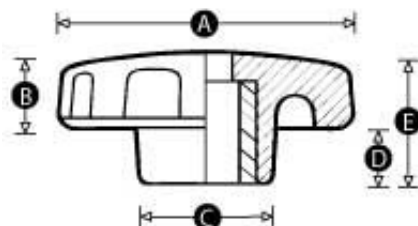

Model 06 PK - Scallop Knob TRT (open):

Actions / Downloads:

- [Print](#)

Material: Duroplast

Standard Colour: Black

Finish: Gloss

Female Insert Material: Brass

NEXT-DAY UK DELIVERY ON STOCK ITEMS

INTERNATIONAL SHIPPING

Please refer to the table below for types and sizes of this product. Once you have found the exact component you require, select the 'Quote' button. In the fields provided, enter the quantity you require and add any special options or non-standard colours / threads.

We will reply by email within one working day with a price and delivery schedule.

PATTERN	PART NO.	A	B	C	D	E	Thread size	Stocked	Item	MOQ	QUOTE REQUEST
1265/T	1314Y	32	11	18	8	19	M6	Yes		10	Quote
1265/T	1315U	32	11	18	8	19	M8	No		300	Quote
1266/T	1331W	44	13	24	8	21	M8	No		300	Quote
1266/T	1330P	44	13	24	8	21	M10	No		300	Quote
1267/T	1351T	57	15	25	12	27	M10	No		300	Quote
1267/T	1353W	57	15	25	12	27	M12	No		300	Quote
1268/T	1364W	70	18	28	14	32	M12	No		300	Quote