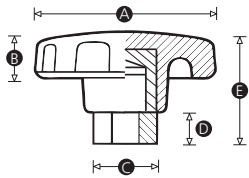

Material

Duroplast

Standard colour

Black

Finish

Gloss

Female insert material

Brass

Part No.	A	B	C	D	E	Thread size
4512V	32	11	12	8	27	M5
994R	32	11	12	8	27	M6
1004V	44	13	14	8	29	M8
1002S	44	13	14	8	29	M10