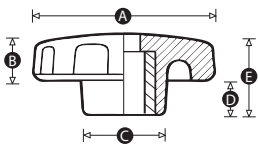

Material

Duroplast

Standard colour

Black

Finish

Gloss

Female insert material

Brass

Part No.	A	B	C	D	E	Thread size
1314Y	32	11	18	8	19	M6
1331W	44	13	24	8	21	M8
1351T	57	15	25	12	27	M10
1353W	57	15	25	12	27	M12
1364W	70	18	28	14	32	M12