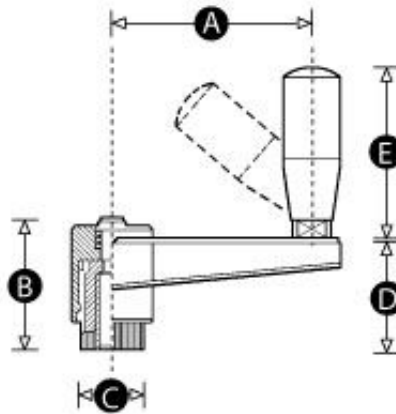

Model 08 CR - Index Cranking Handle:

Actions / Downloads:

- [Print](#)

Material: High impact resistant thermoplastic

Standard Colour: Black

Finish: Matt

Female Insert Material: Brass

Side Handle: Folding and revolving side handle

Please refer to the table below for types and sizes of this product. Once you have found the exact component you require, select the 'Quote' button. In the fields provided, enter the quantity you require and add any special options or non-standard colours / threads.

We will reply by email within one working day with a price and delivery schedule.

PATTERN	PART NO.	A	B	C	D	Thread size	Stocked	Item	MOQ	QUOTE REQUEST
5465	5459P	65	45	27	36	M8	No		10	Quote
5465	5460V	65	45	27	36	M10	No		10	Quote
5465	5461Y	65	45	27	36	M12	No		10	Quote
5480	5464W	80	52	34	46	M10	No		10	Quote
5480	5462Q	80	52	34	46	M12	No		10	Quote
5480	5463T	80	52	34	46	M14	No		10	Quote
54110	5465P	110	52	34	47	M12	No		10	Quote