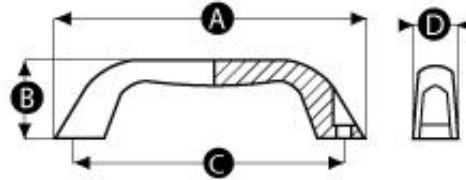

Model 09 BH - Bridge Handle:

Actions / Downloads:

- [Print](#)

Fixing Type: Visible - Plain bores for fixing with bolts from above.

Material: Nylon (Ultramid B3K)

Standard Handle Colour: Black

Caps: Black caps to conceal fixing head.

We will reply by email within one working day with a price and delivery schedule.

PATTERN	PART NO.	A	B	C	D	Bore size (mm)	Stocked	Item	MOQ	QUOTE REQUEST
64092	12556R	112	38	92	22	5.3	Yes		2	
64120	12557Y	141	38	120	24	5.3	Yes		2	
64145	12558U	168	44	145	28	6.5	Yes		2	