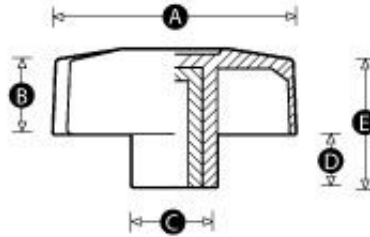

Model 10 PK - Tristar Knob Female:

Actions / Downloads:

- [Print](#)

Material: High impact resistant thermoplastic

Standard Colour: Black

Finish: Matt

Female Insert Material: Brass

Please refer to the table below for types and sizes of this product. Once you have found the exact component you require, select the 'Quote' button. In the fields provided, enter the quantity you require and add any special options or non-standard colours / threads.

We will reply by email within one working day with a price and delivery schedule.

PATTERN	PART NO.	A	B	C	D	E	Thread size	Stocked	Item	MOQ	QUOTE REQUEST
1527	8974X	28	11	11	6	17	M5	No		500	Quote
1527	5106P	28	11	11	6	17	M6	Yes		10	Quote
1510	8975T	40	12	15	8	20	M6	Yes		10	Quote
1510	9505W	40	12	15	8	20	M8	Yes		10	Quote
1511	11532V	50	15	15	9	24	M6	No		500	Quote
1511	8967S	50	15	15	9	24	M8	Yes		10	Quote
1512	4834T	60	18	19	12	30	M8	No		500	Quote
1512	8963X	60	18	19	12	30	M10	No		500	Quote