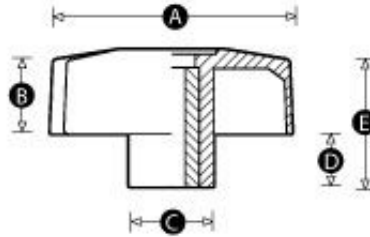

Model 10 PK - Tristar Knob TRT (open):

Actions / Downloads:

- [Print](#)

Material: High impact resistant thermoplastic

Standard Colour: Black

Finish: Matt

Female Insert Material: Brass

Please refer to the table below for types and sizes of this product. Once you have found the exact component you require, select the 'Quote' button. In the fields provided, enter the quantity you require and add any special options or non-standard colours / threads.

We will reply by email within one working day with a price and delivery schedule.

PATTERN	PART NO.	A	B	C	D	E	Thread size	Stocked	Item	MOQ	QUOTE REQUEST
1527/T	8972U	28	11	11	6	17	M5	No		500	Quote
1527/T	5114T	28	11	11	6	17	M6	Yes		500	Quote
1510/T	8976P	40	12	15	8	20	M6	No		500	Quote
1510/T	9746P	40	12	15	8	20	M8	Yes		500	Quote
1511/T	11536Q	50	15	15	9	24	M6	No		500	Quote
1511/T	8968Z	50	15	15	9	24	M8	Yes		10	Quote
1512/T	4836P	60	18	19	12	30	M8	No		500	Quote
1512/T	8964T	60	18	19	12	30	M10	No		500	Quote