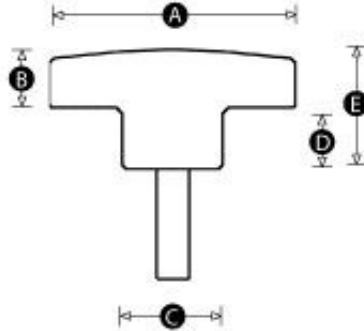

# Model 11 PK - Star Knob Male:

## Actions / Downloads:

- [Print](#)

**Material:** High impact resistant thermoplastic

**Standard Colour:** Black

**Finish:** Matt

**Male Thread Material:** Zinc plated steel

**NEXT-DAY UK DELIVERY  
ON STOCK ITEMS**

**We will reply by email within one working day with a price and delivery schedule.**

PATTERN	PART NO.	A	B	C	D	E	Thread size	Thread length (mm)	Material	Stocked	Item	MOQ	QUOTE REQUEST
3260/M	9150X	38	11	16	12	23	M6	20	Nylon GF	Yes		10	<a href="#">Quote</a>
3260/M	14331Q	38	11	16	12	23	M6	25	PP	Yes		10	<a href="#">Quote</a>
3260/M	9149Q	38	11	16	12	23	M6	25	Nylon GF	No		500	<a href="#">Quote</a>
3260/M	14344T	38	11	16	12	23	M6	25	PP	Yes		10	<a href="#">Quote</a>
3260/M	14332X	38	11	16	12	23	M8	20	PP	Yes		10	<a href="#">Quote</a>
3260/M	9148U	38	11	16	12	23	M6	30	Nylon GF	No		500	<a href="#">Quote</a>
3260/M	14345P	38	11	16	12	23	M8	20	PP	Yes		10	<a href="#">Quote</a>
3260/M	14333T	38	11	16	12	23	M8	30	PP	Yes		10	