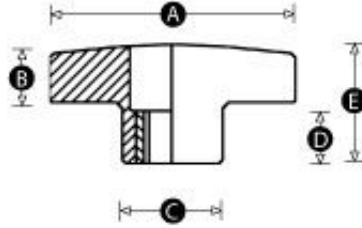

Model 11 PK - Star Knob TRT (open):

Actions / Downloads:

- [Print](#)

Get Adobe Acrobat Reader

Material: High impact resistant thermoplastic

Standard Colour: Black

Finish: Matt

Female Insert Material: Brass

**NEXT-DAY UK DELIVERY
ON STOCK ITEMS**

INTERNATIONAL SHIPPING

Please refer to the table below for types and sizes of this product. Once you have found the exact component you require, select the '**Quote**' button. In the fields provided, enter the quantity you require and add any special options or non-standard colours / threads.

We will reply by email within one working day with a price and delivery schedule.

PATTERN	PART NO.	A	B	C	D	E	Thread size	Material	Stocked	Item	MOQ	QUOTE REQUEST
3260/T	9151T	38	11	16	12	23	M6	Nylon GF	No		500	Quote
3260/T	14342Q	38	11	16	12	23	M8	PP	Yes		10	Quote
3260/T	14352U	38	11	16	12	23	M8	PP	Yes		10	Quote
3261/T	9152P	50	12	20	15	27	M8	Nylon GF	No		500	Quote
3261/T	14343X	50	12	20	15	27	M10	PP	Yes		10	Quote
3261/T	14353Q	50	12	20	15	27	M10	PP	Yes		10	Quote
3262/T	9246Y	60	14	24	15	29	M10	Nylon GF	No		500	Quote