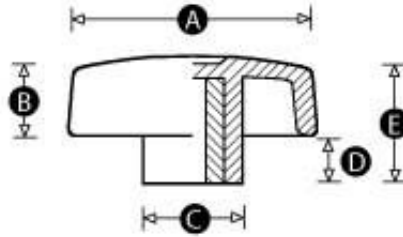

Model 15 PK - Wing Knob Female:

Actions / Downloads:

- [Print](#)

Material: High impact resistant thermoplastic

Standard Colour: Black

Finish: Matt

Female Insert Material: Brass

Please refer to the table below for types and sizes of this product. Once you have found the exact component you require, select the 'Quote' button. In the fields provided, enter the quantity you require and add any special options or non-standard colours / threads.

We will reply by email within one working day with a price and delivery schedule.

PATTERN	PART NO.	A	B	C	D	E	Thread size	Stocked	Item	MOQ	QUOTE REQUEST
1523	8992R	28	10	11	3	13	M5	Yes		10	Quote
1523	4957S	28	10	11	3	13	M6	Yes		10	Quote
1516	7850U	40	12	15	8	20	M5	No		500	Quote
1516	8988W	40	12	15	8	20	M6	Yes		10	Quote
1516	4851V	40	12	15	8	20	M8	No		500	Quote
1517	4892Y	50	15	15	9	24	M6	No		500	Quote
1517	8985X	50	15	15	9	24	M8	Yes		10	Quote
1518	4854T	60	18	19	12	30	M8	No		500	Quote