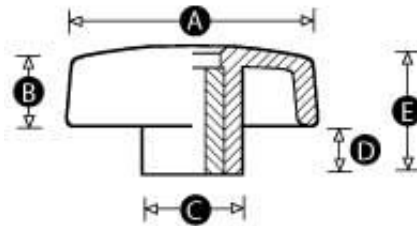

## Actions / Downloads:

- [Print](#)

**Material:** High impact resistant thermoplastic

**Standard Colour:** Black

**Finish:** Matt

**Female Insert Material:** Brass

Please refer to the table below for types and sizes of this product. Once you have found the exact component you require, select the 'Quote' button. In the fields provided, enter the quantity you require and add any special options or non-standard colours / threads.

**We will reply by email within one working day with a price and delivery schedule.**

PATTERN	PART NO.	A	B	C	D	E	Thread size	Stocked	Item	MOQ	QUOTE REQUEST
1523/T	8989S	28	10	11	3	13	M5	Yes		10	<a href="#">Quote</a>
1523/T	7664Q	28	10	11	3	13	M6	No		500	<a href="#">Quote</a>
1516/T	8987P	40	12	15	8	20	M6	Yes		10	<a href="#">Quote</a>
1516/T	4853Q	40	12	15	8	20	M8	Yes		10	<a href="#">Quote</a>
1517/T	11604T	50	15	15	9	24	M6	No		500	<a href="#">Quote</a>
1517/T	8984Q	50	15	15	9	24	M8	Yes		10	<a href="#">Quote</a>
1518/T	11605P	60	18	19	12	30	M8	No		500	<a href="#">Quote</a>
1518/T	5193Q	60	18	19	12	30	M10	Yes		10	<a href="#">Quote</a>